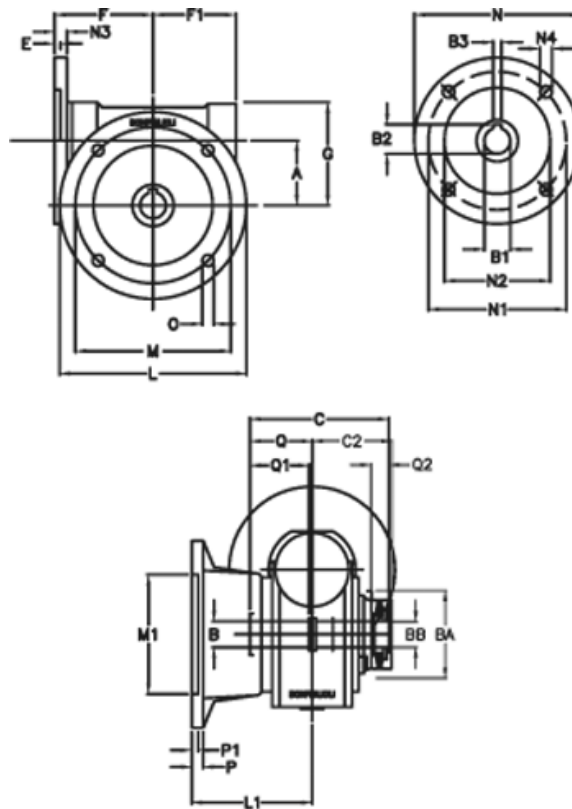

Article number: 390204406042316

Description: Worm Gear with Torque Limiter  
VF 44-L1-F-60-P63B14

## Measures

a = 44.60	C2 = 48	m = 87	P = 9
B = 18	Description = VF 44F-xx-63B14	M1 = 60	P1 = 7
B1 E7 = 11	E = 2.0	N = 90	Q = 32.0
B2 = 12.8	F = 65	N1 = 75	Q1 = 32
B3 H9 = 4	F1 = 54	N2 = 60	Q2 = 12
BA = 40	g = 71	N3 = 8.0	
BB H7 = 11	L = 110	N4 = 5.5	
C = 79	L1 = 60.5	O = 8.5	